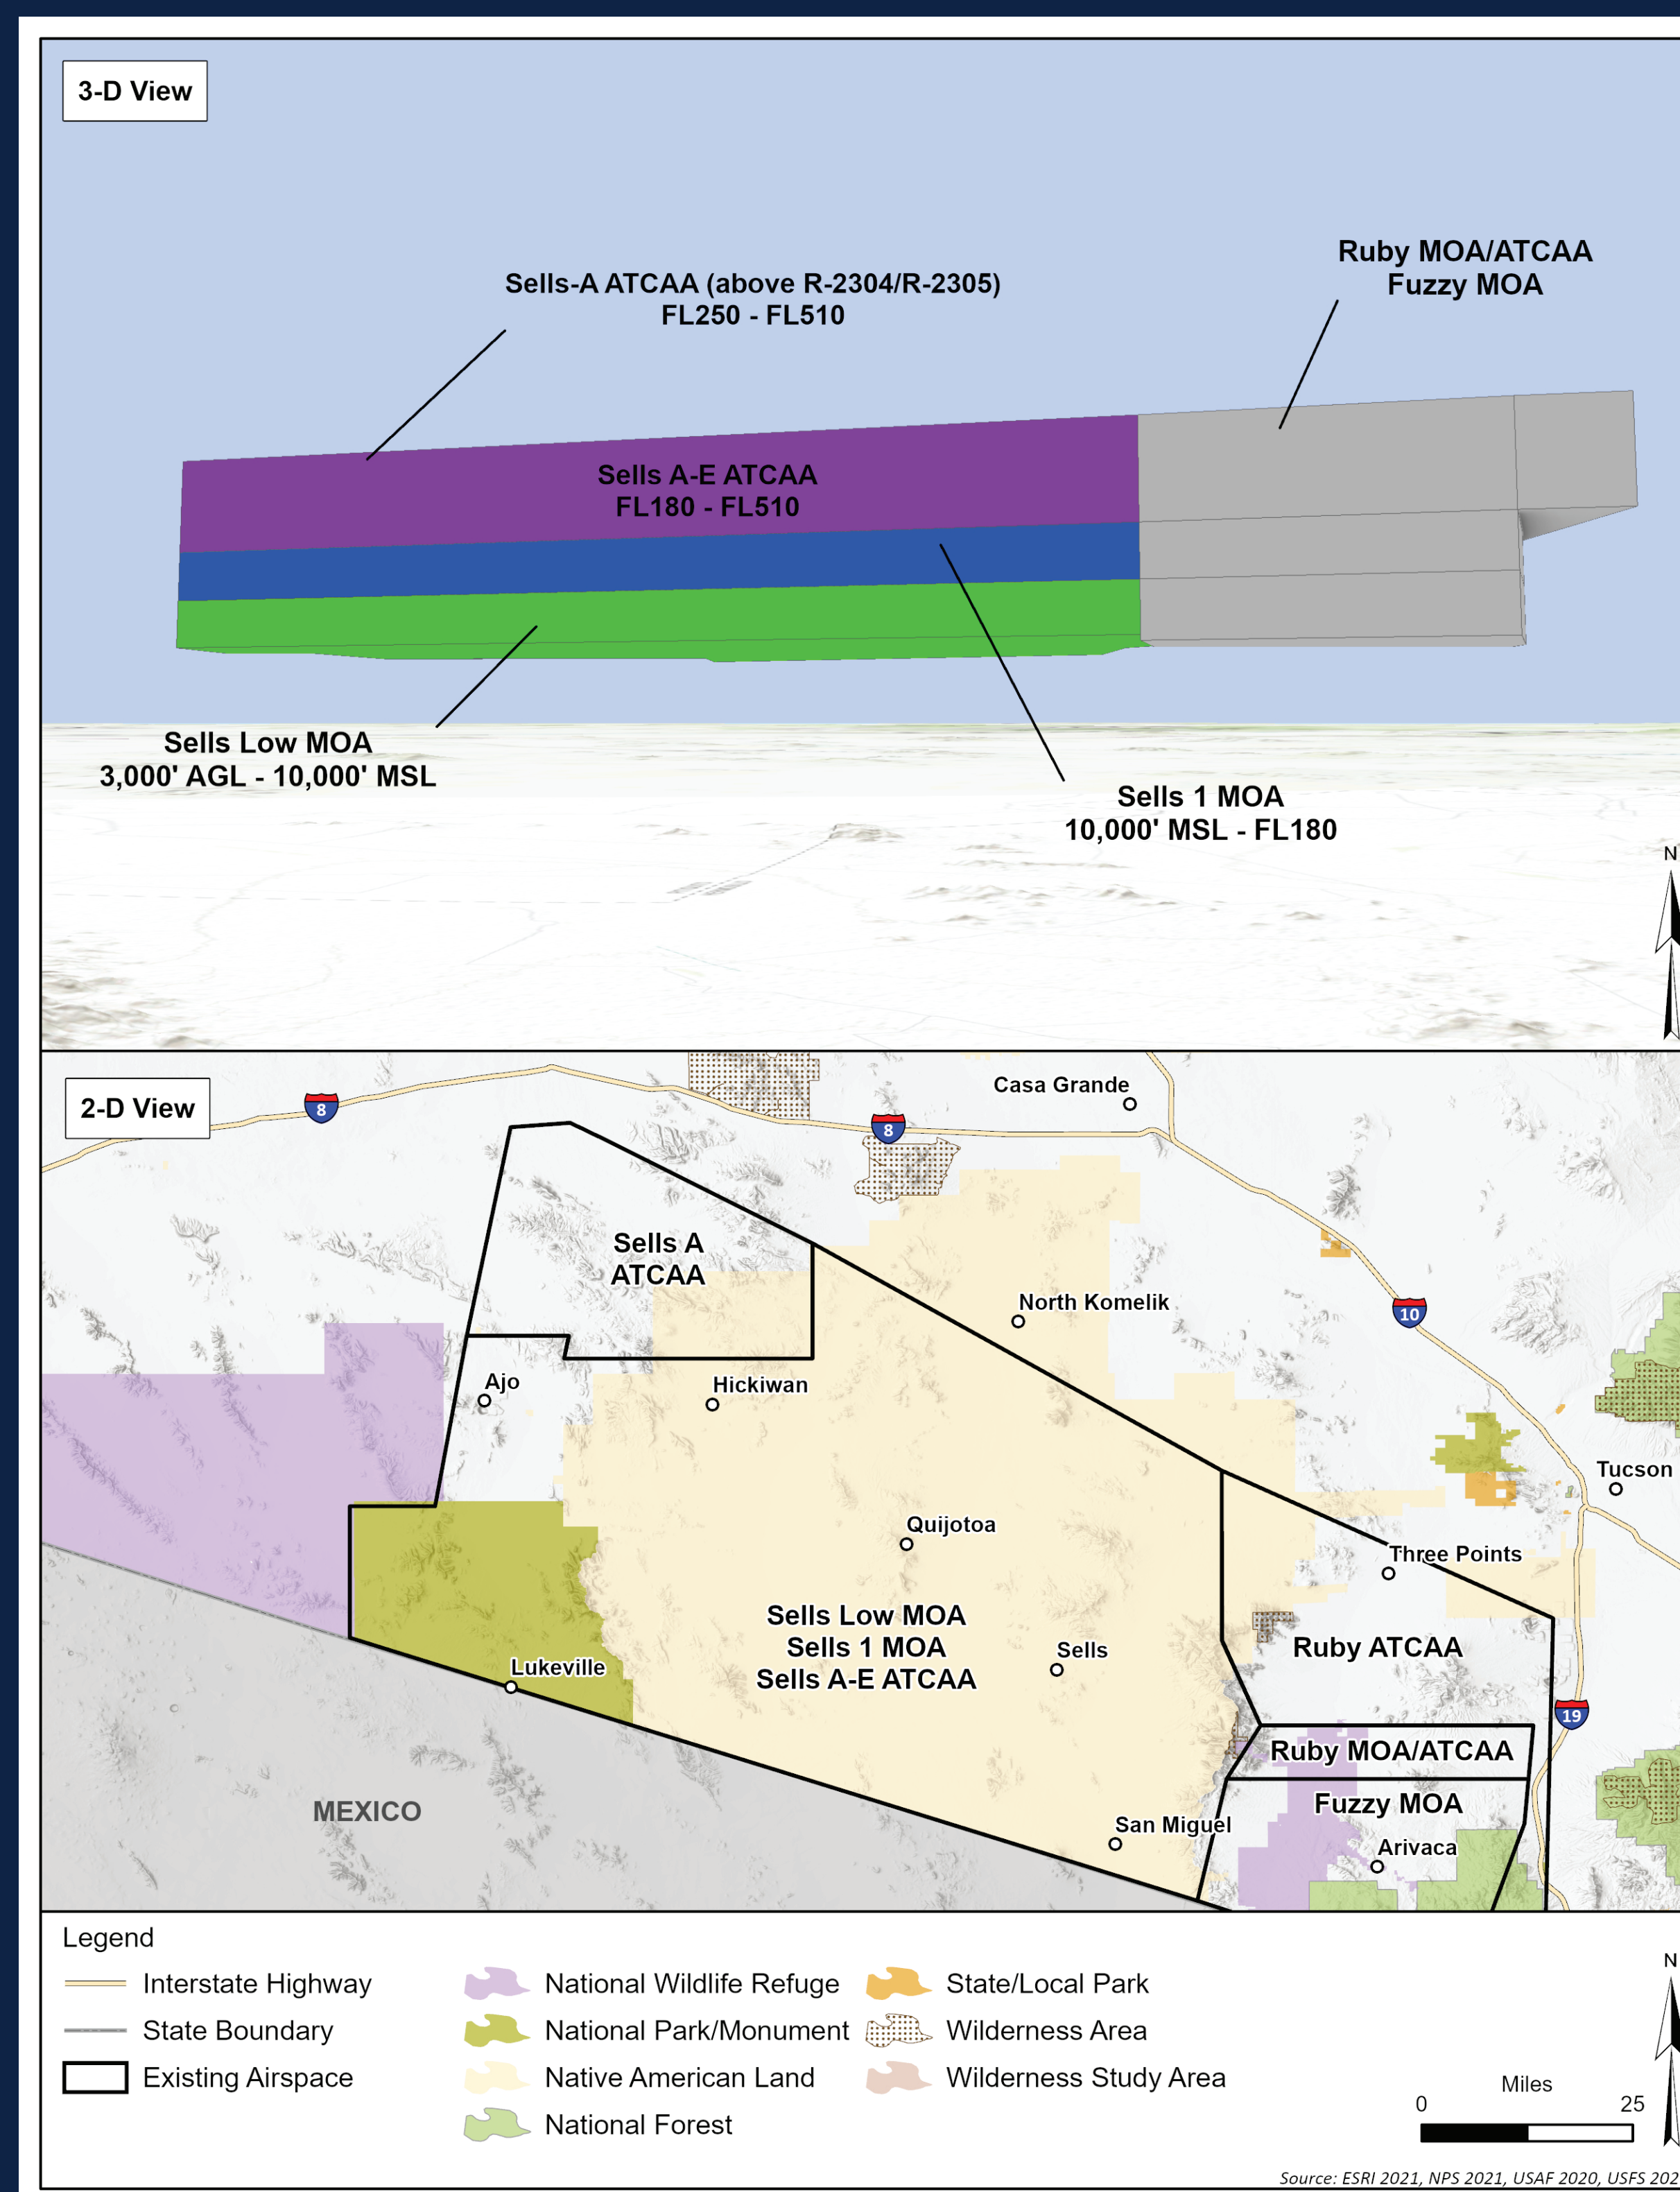

# SELLS, RUBY, AND FUZZY MOAS - ALTERNATIVES

## Sells MOA

There are no proposed changes to the horizontal or vertical dimensions of the Sells MOA. The size of the MOA would remain the same.

## Alternative 1: No Action (Existing Use)

Currently, the MOAs are used as follows:

- Times of use:
  - Sells, Ruby: 0600 – 1900 Monday through Friday; other times by Notice to Air Missions (NOTAM).
  - Fuzzy: 0700 – 1900 Daily; other times by NOTAM.
- Supersonic authorized
  - Sells: above 10,000 feet MSL
  - Ruby, Fuzzy: not authorized
- Chaff/Flares authorized
  - Sells: above 3,000 feet AGL
  - Ruby, Fuzzy: above 2,000 feet AGL

## Alternative 2

- Proposed times of use for all: 0600 to 0000 Monday through Friday; other times by NOTAM.
- No changes to horizontal or vertical dimensions